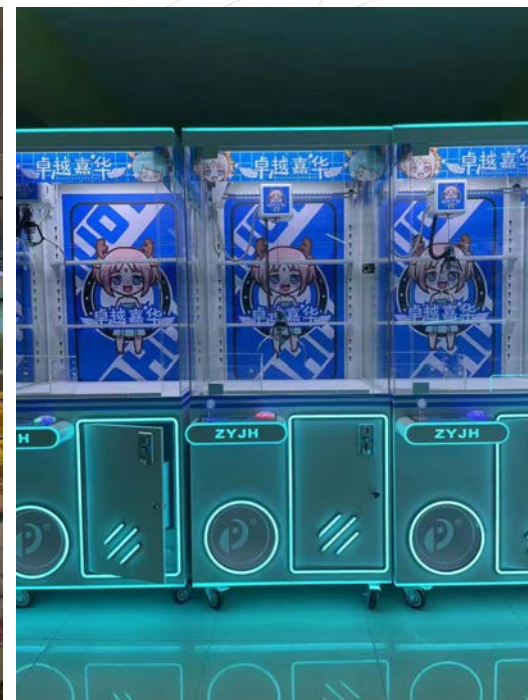

Customized Machines Display

WWJ-GM005