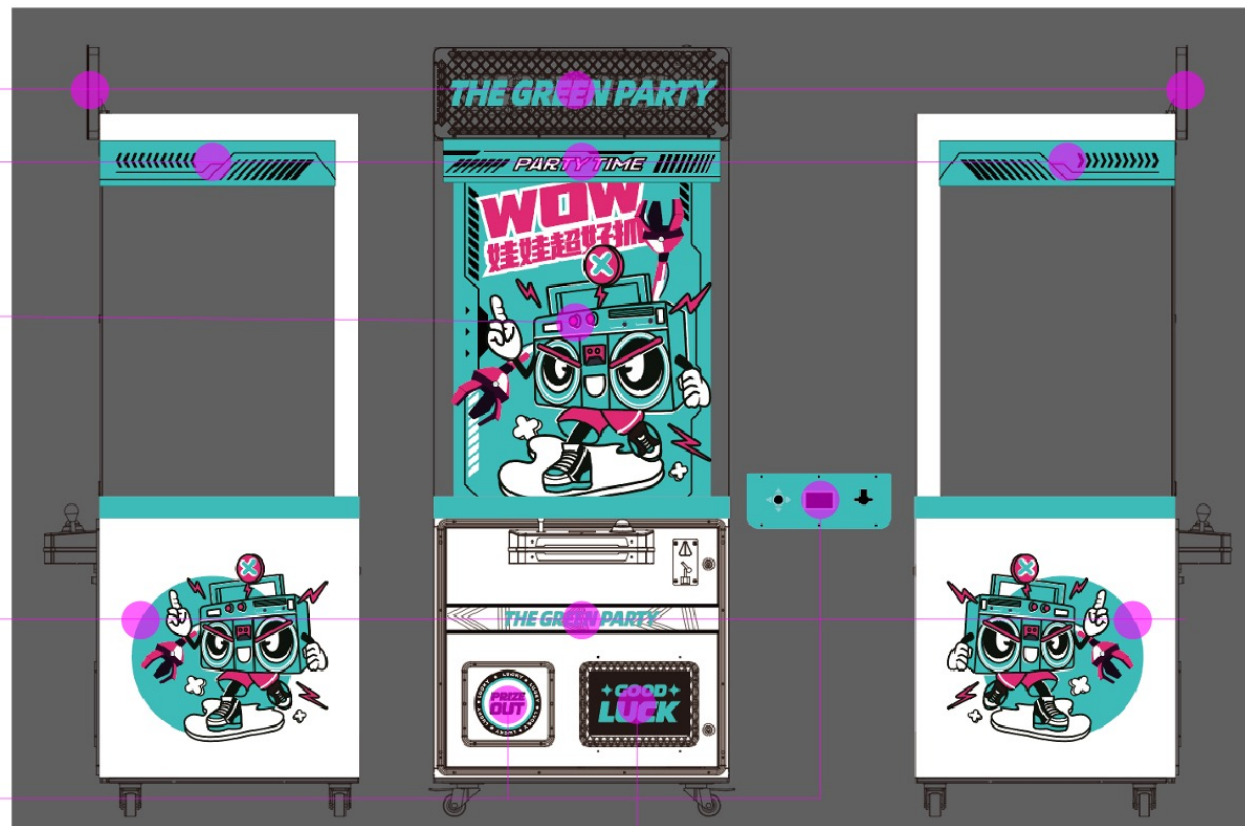

Acrylic Printing

Body Luminous Characters

View Details On
Our Youtube Channel

20cm

190cm

88cm
Including console 14cm

78cm

I Size

Length: 78cm

Width: 88cm

Height: 210cm

I SPEC

Standby Power: 250W

Maximum Power: 350W

Voltage: 110-220V

I Color

Length: 80cm

Width: 88cm

Height: 212cm

I SPEC

Standby Power: 250W

Maximum Power: 350W

Voltage: 110-220V

I Color

White

Appearance kit can be customized

View Details On
Our Youtube Channel

I Size

Length: 80cm
Width: 88cm
Height: 210cm

I SPEC

Standby Power: 210W
Maximum Power: 350W
Voltage: 110-220V

I Color