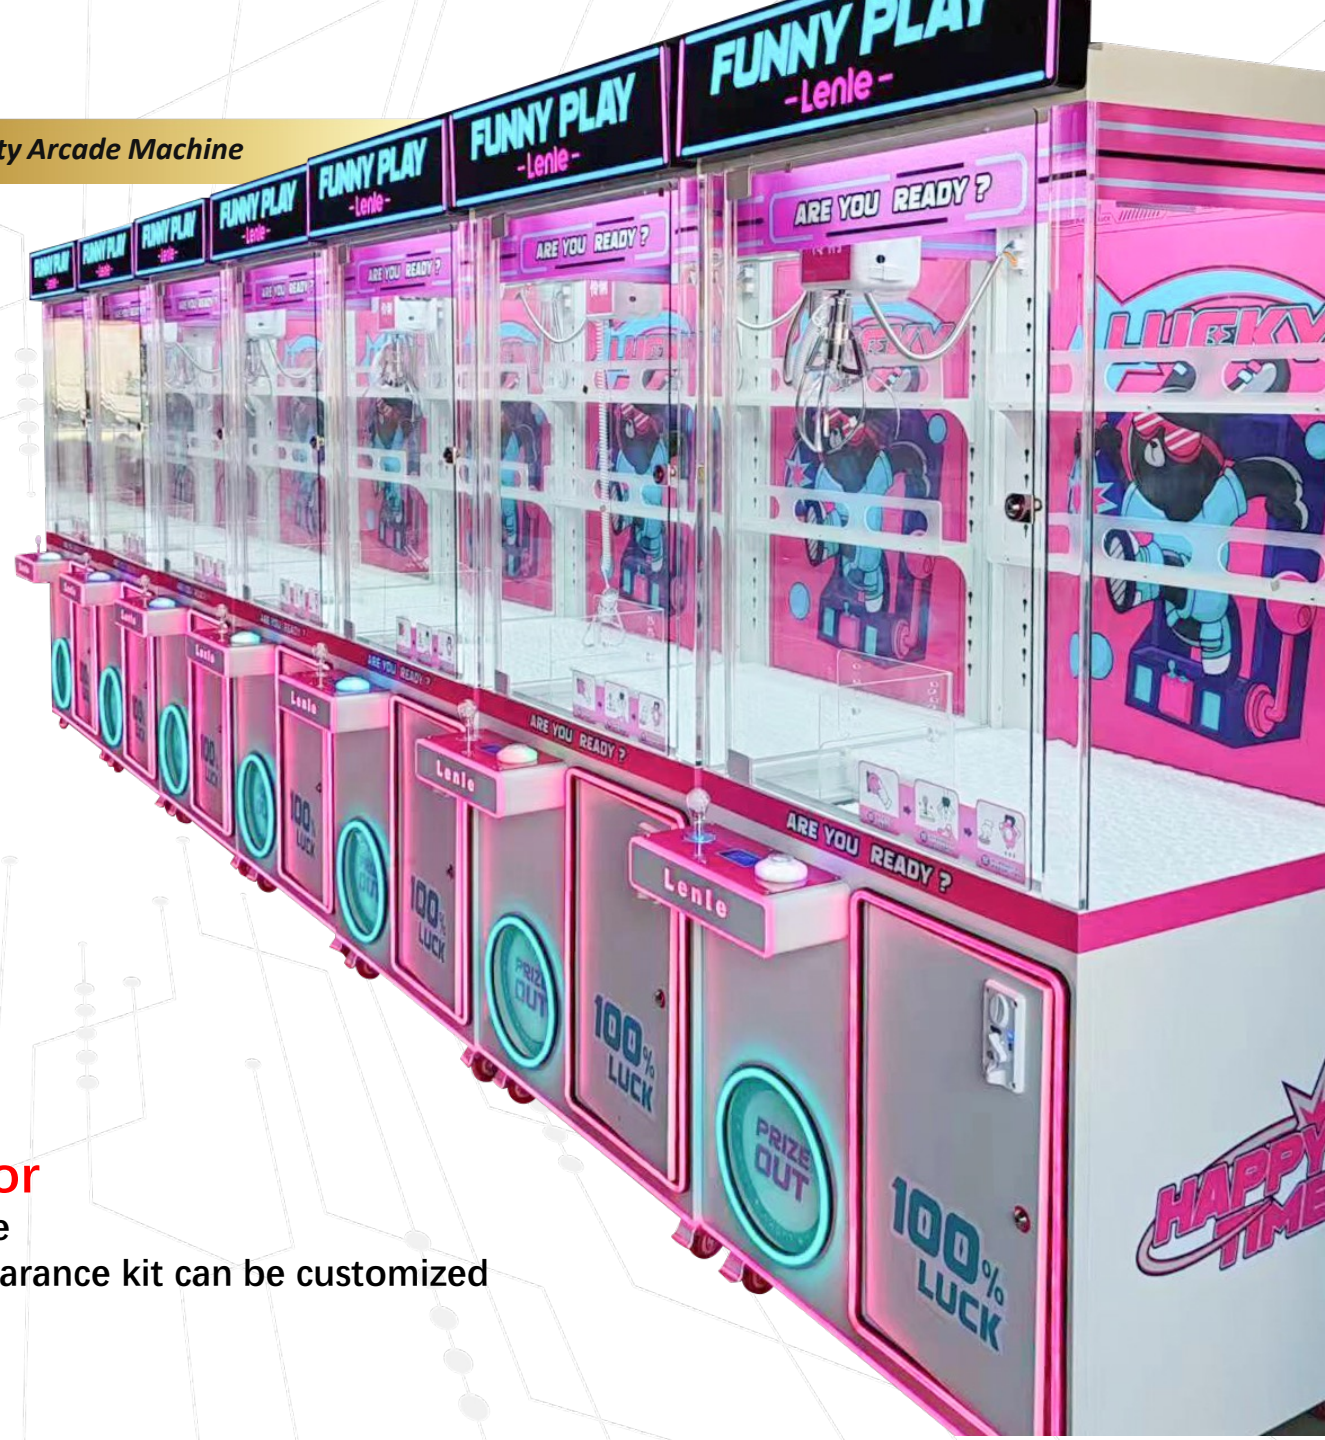

Size

Length: 80cm
Width: 87cm
Height: 210cm

SPEC

Standby Power: 250W
Maximum Power: 350W
Voltage: 110-220V

Color

White
Appearance kit can be customized