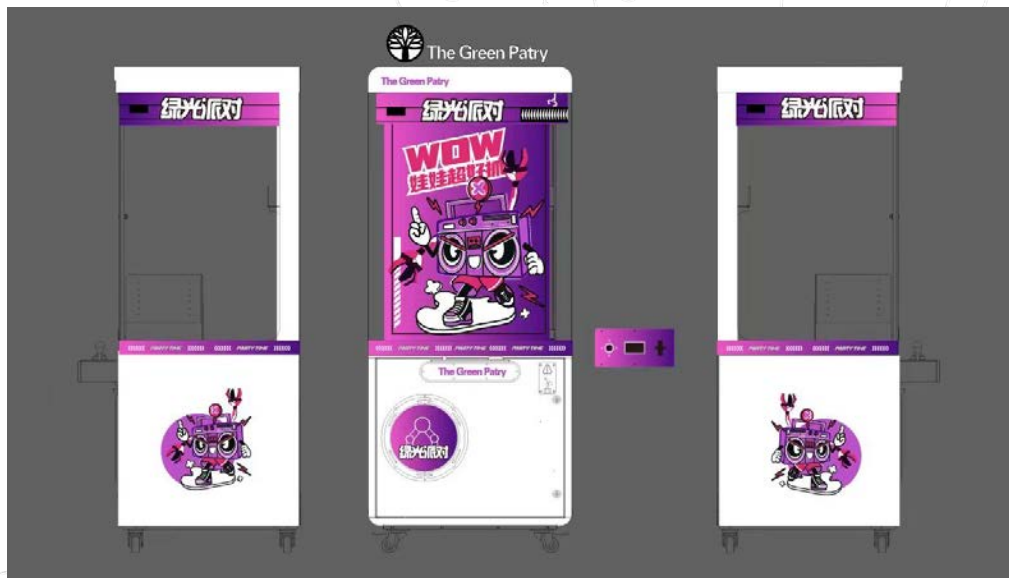

75cm

184cm

I Size

Length: 129cm

Width: 129cm

Height: 158cm

I SPEC

Standby Power: 450W

View Details On
Our Youtube Channel

Customized Machines Display

WWJ-GM003

View Details On
Our Youtube Channel

Customized Machines Display

WWJ-GM005

Customized Machines Display

JJP-GM001